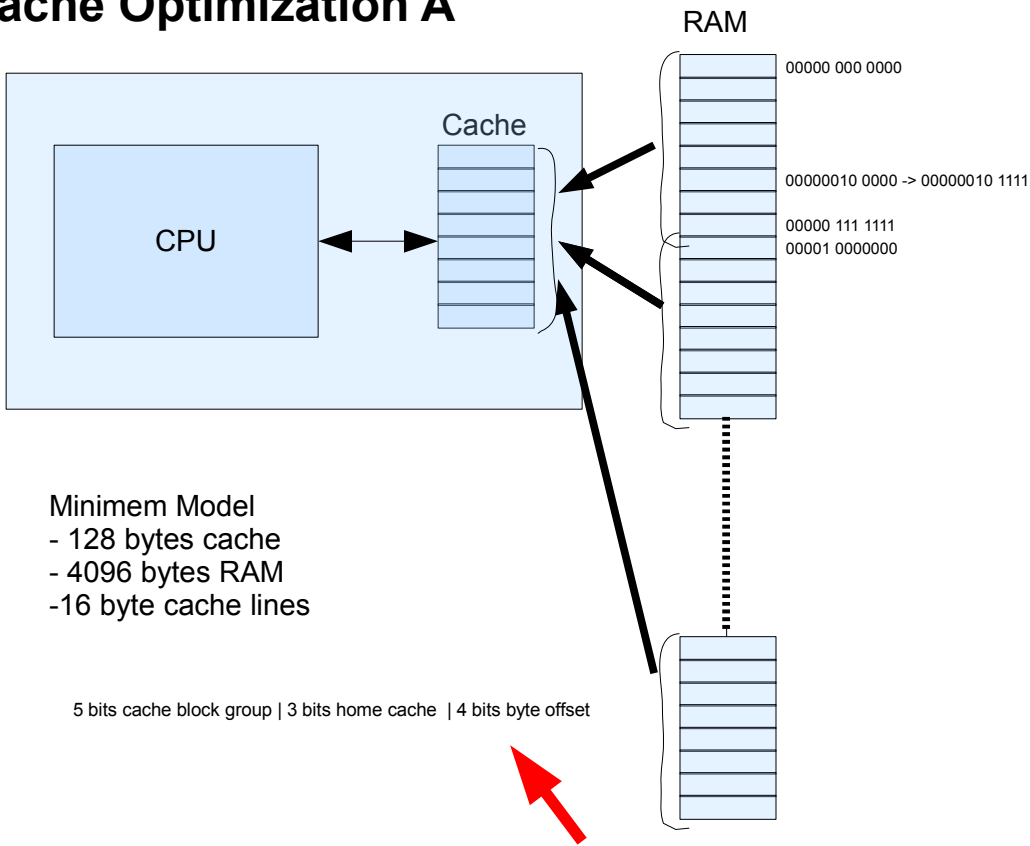

Cache Optimization A

Minimem Model
- 128 bytes cache
- 4096 bytes RAM
- 16 byte cache lines

5 bits cache block group | 3 bits home cache | 4 bits byte offset