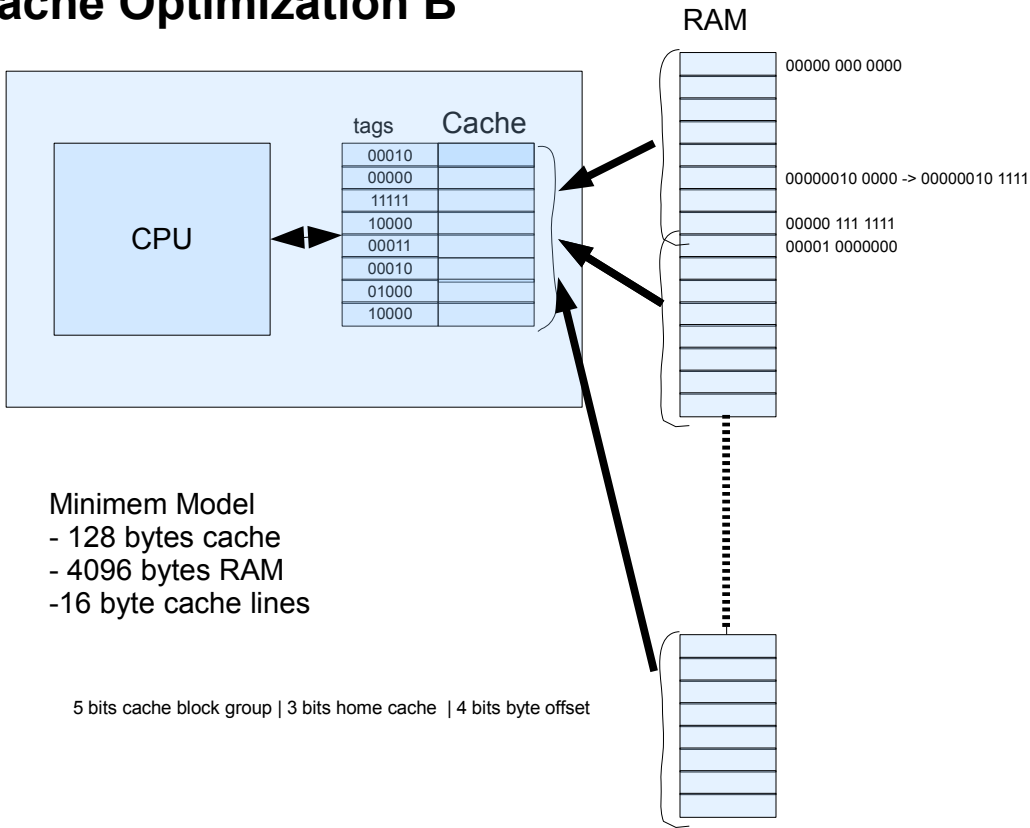

Cache Optimization B

6 bits cache block group | 2 bits home cache | 4 bits byte offset