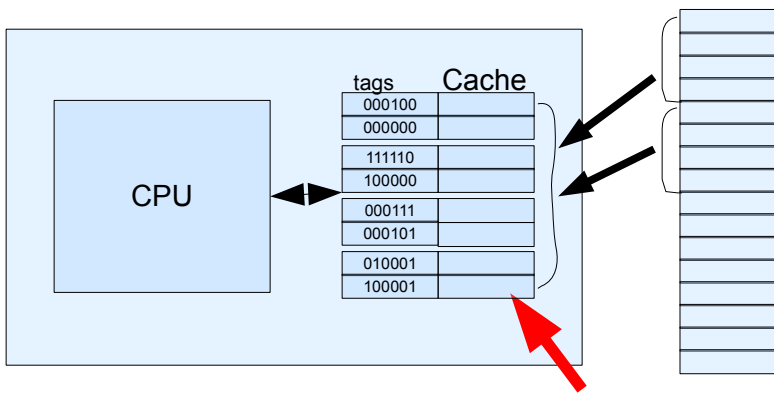

Cache Optimization B

6 bits cache block group | 2 bits home cache | 4 bits byte offset